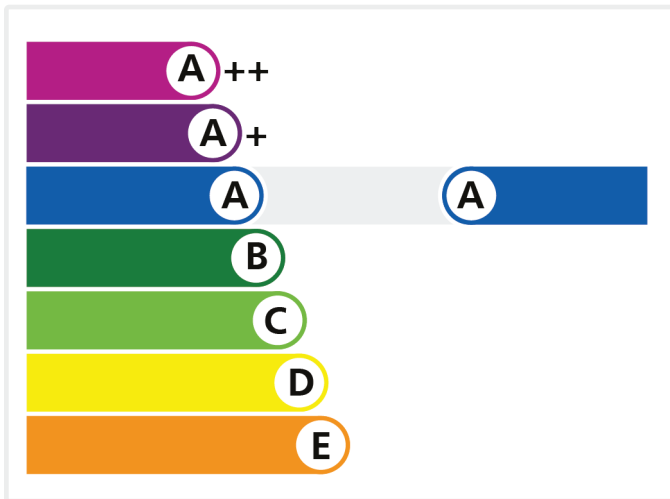

# Energy Window

Whiteline Manufacturing Ltd

Energy+ Sculptured PlatinumNRG

A Rated

Licence No. 4624

Review Date: 31/12/2026

To verify this licence please visit [bfrc.org](http://bfrc.org)

This label is not a statutory requirement. It is a voluntary label provided as a customer service to allow consumers to make informed decisions on the energy performance of competing products.